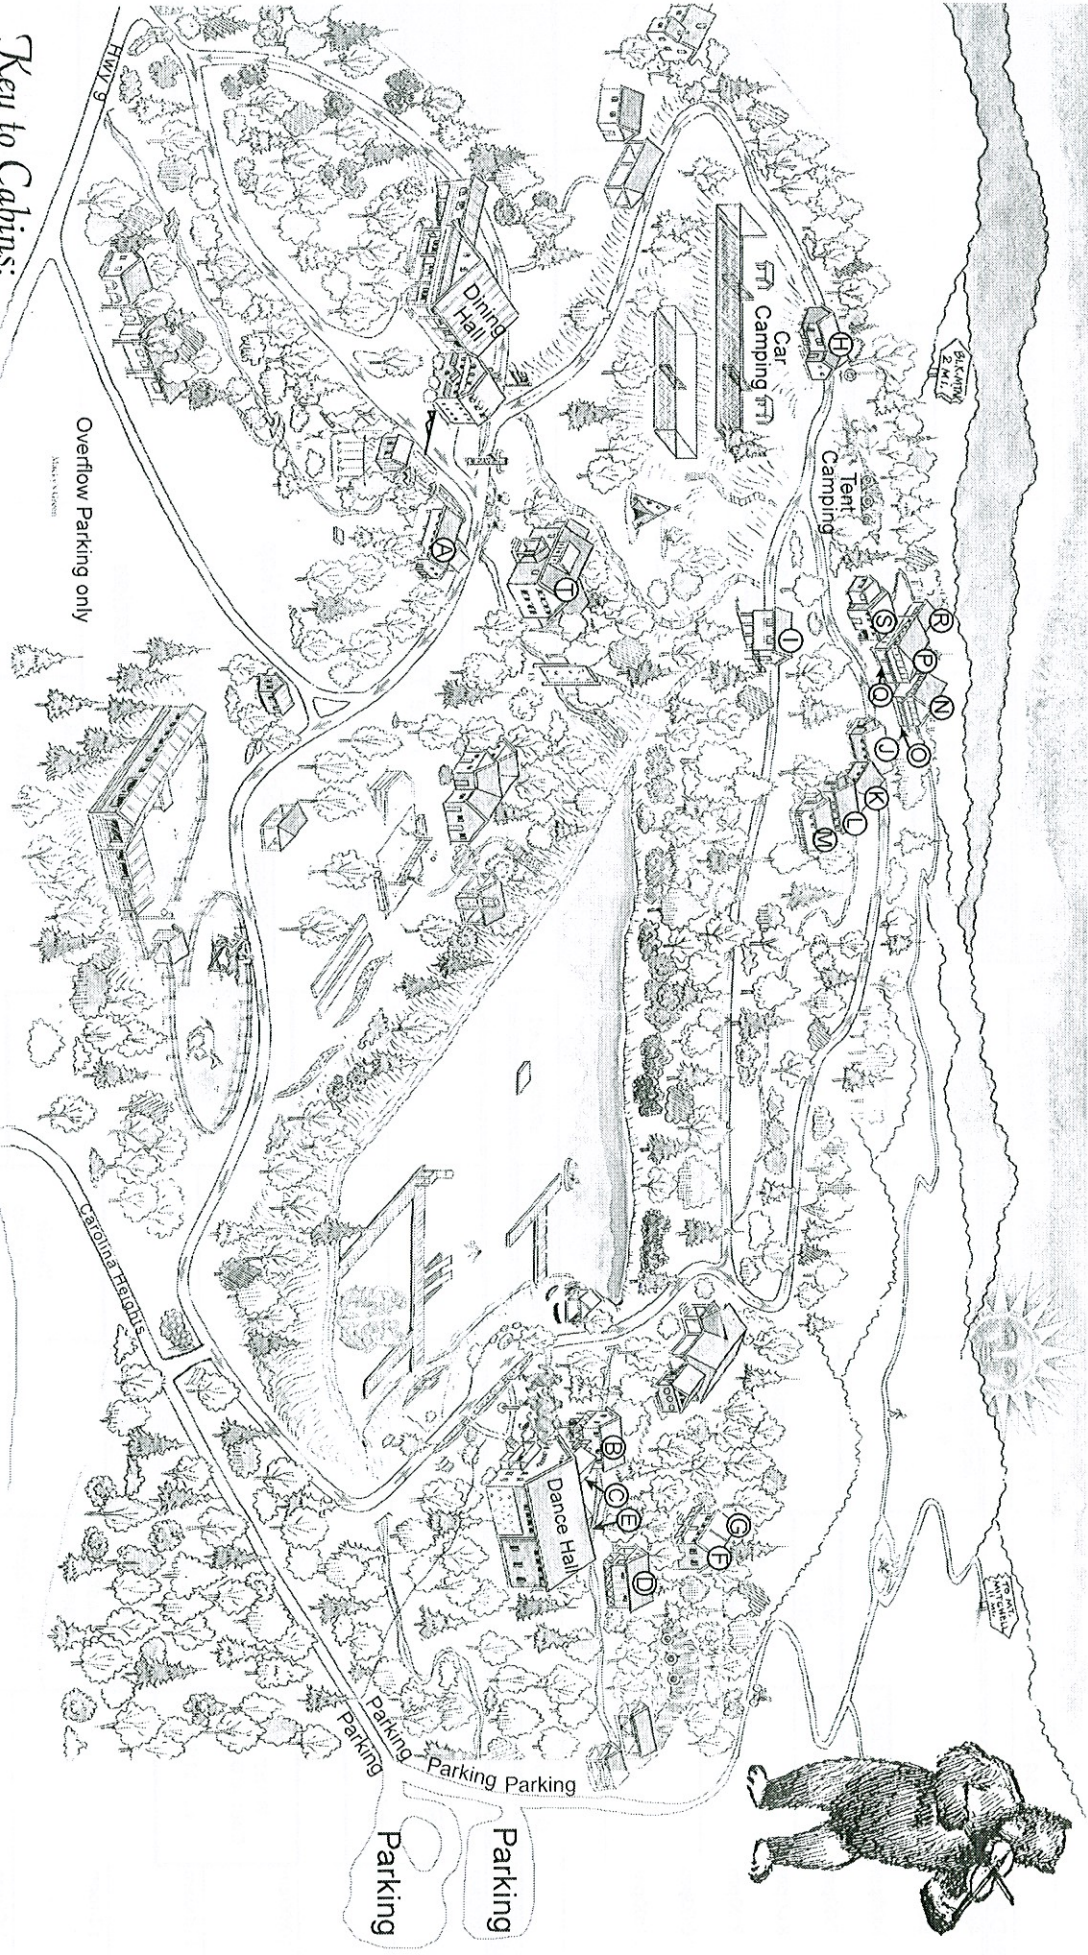

Camp Merrimac, Black Mt., NC

Key to Cabins:

- A. Tweedle Dee, Tweedle Doe, and Tweedle Dum -- Family Cabins
- B. Tiger Tooth -- Family Cabin
- C. Bull Run -- Family Cabin
- D. Stomper's Knob -- Child care Cabin
- E. Outback -- Nancy's Dress shop
- F. Swamp -- Families with teenagers only
- G. Animal House -- Families with teenagers only
- H. Milky Way -- Coed Cabin
- I. Sunspot/Little Dipper -- Music Jam Cabin
- J. Rainbow -- Women's Cabin
- K. Rainbow Too -- Women's Cabin
- L. Lodge -- Studio (workshop space)
- M. Sunnyside -- Family Cabin
- N. Moonmist -- Coed Cabin
- O. Big Dipper -- Men's Cabin
- P. Blue Heaven -- Men's Cabin
- Q. Little Dipper (with porch) -- Men's Cabin
- R. Comet -- Men's Cabin
- S. Stardust -- Women's Cabin
- T. The Enchanted Barn -- workshop space